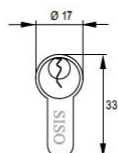

PRODUCT SHEET

Description:

Profile Cylinder, Brass Polished, 95mm (35+10+50mm) FAB Key Way, W/3 SISO Metal Keys, W/Screw

Item number:

14.60.127-0

Units	Box	Carton	HS Code	Barcode
Pcs.	10	50	8301600090	 5704866051408