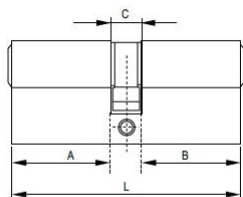

PRODUCT SHEET

Description:

Profile Cylinder, Brass Polished, 95mm (35+10+50mm) FAB Key Way, W/3 SISO Metal Keys, W/Screw

Item number:

14.60.127-0

Units	Box	Carton	HS Code	Barcode
Pcs.	10	50	8301600090	 5704866051408